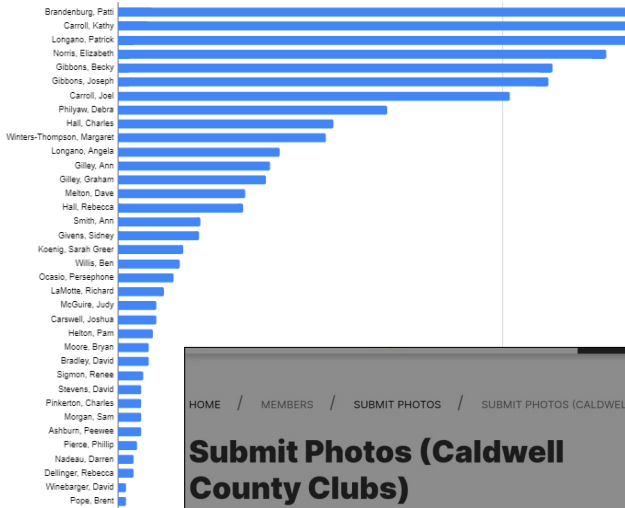

MAKE AN IMPACT

CLICK HERE

SERVICE

CLICK HERE

HOME / MEMBERS / SUBMIT PHOTOS / SUBMIT PHOTOS (CALDWELL)

Submit Photos (Caldwell County Clubs)

Submitted photos should be COVID-19 compliant (masks, social distancing) or identifiable as pre-COVID.

Please do not include pictures of clients or other people receiving services.

File Upload *

Choose an action

Camera

Camera Camcorder

Files

Service Opportunities

Please enter your service opportunities in this form for our participating Rotary membership. Long-term opportunities should be entered with the start date and then details completed under "Recurring."

CLICK HERE

TO ENTER SERVICE HOURS

CLICK HERE

TO ENTER SERVICE OPPORTUNITIES

Long Term Opportunities

Caldwell Friends

Caldwell Friends is looking for one-on-one mentors to volunteer with at-risk youth ages 7-17 for at least two hours a week. Click

Short Term Opportunities

Caldwell County Clubs

Today ◀ ▶ Saturday, April 24 ▼

Saturday, April 24

8:45am Countywide Litter Pickup