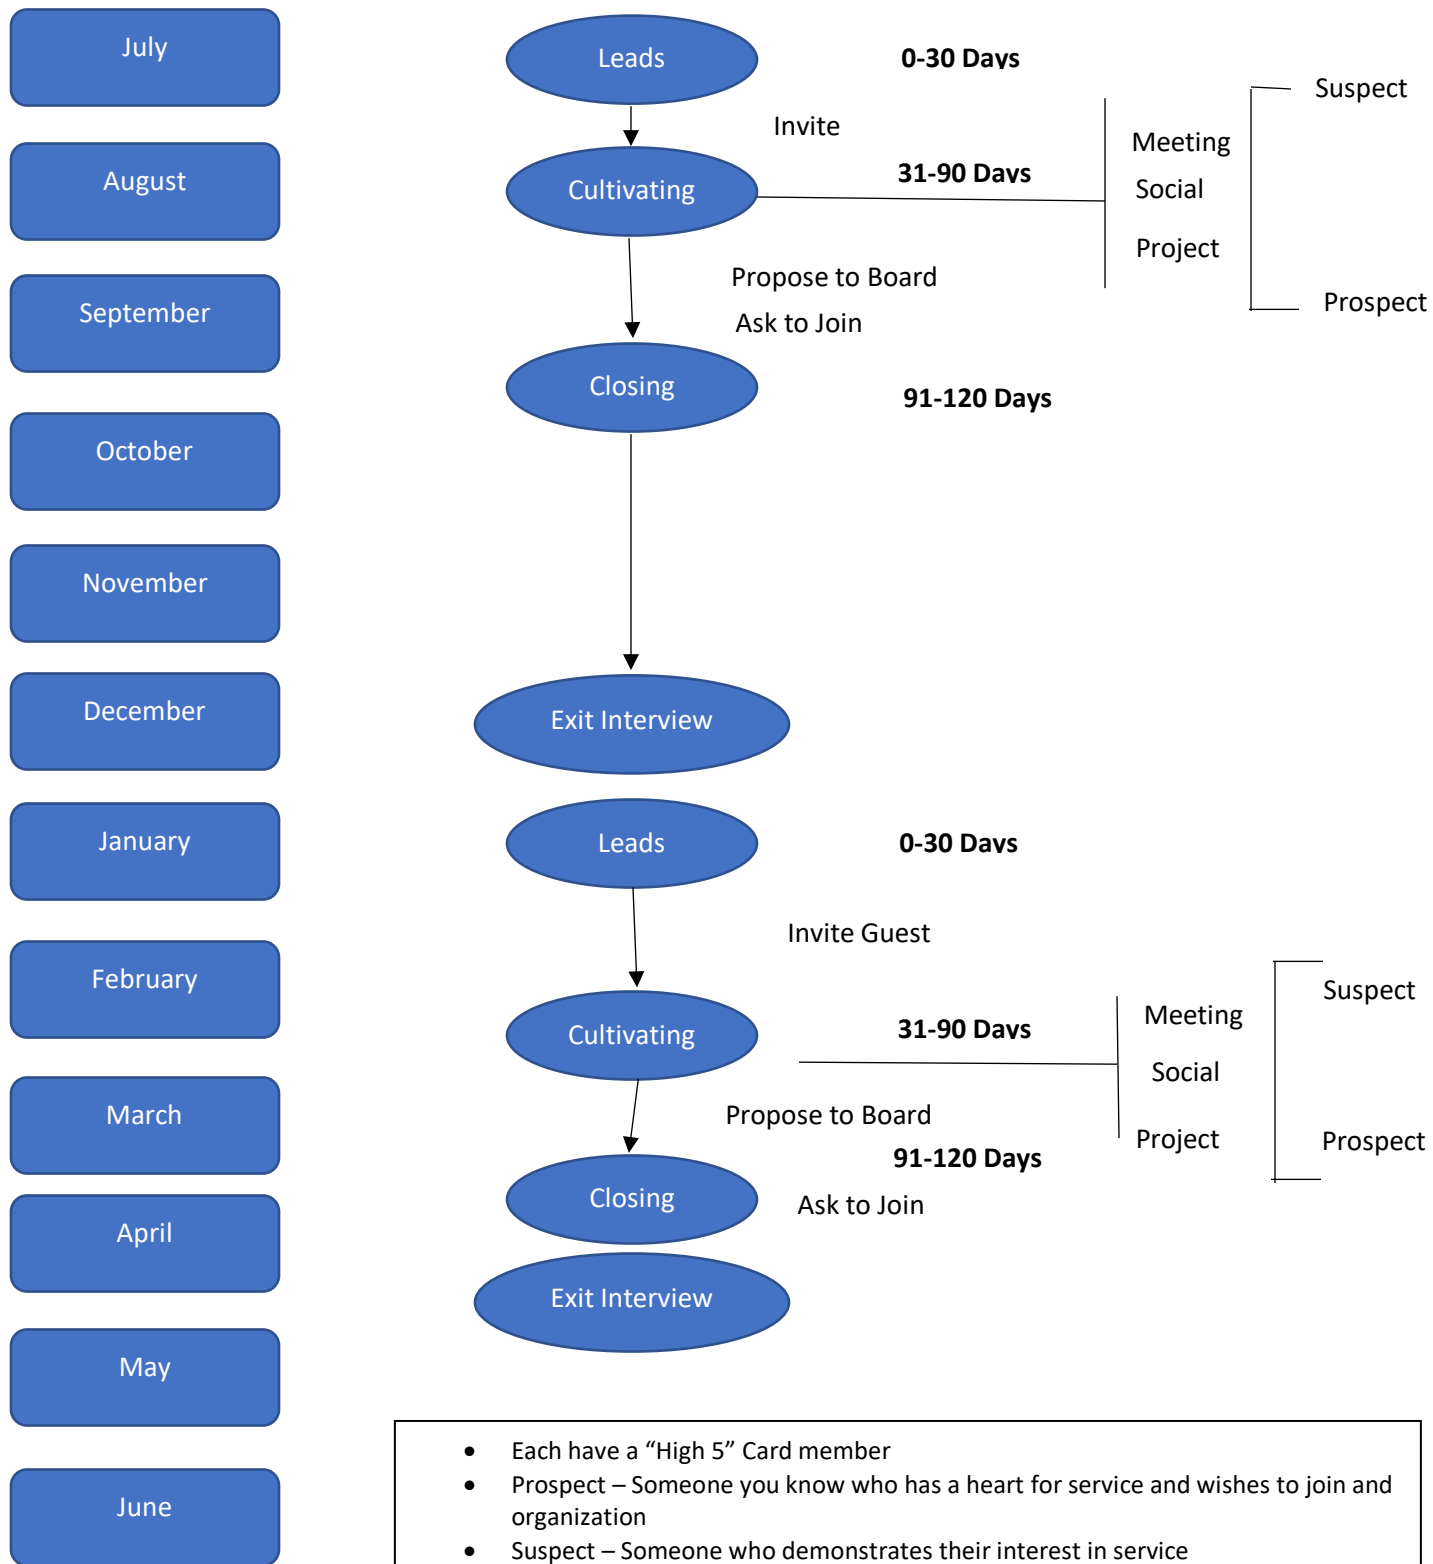

2020-21 Membership Pipeline Concept  
District 7670

## 2020-21 Membership Pipeline Concept District 7670

- Each have a “High 5” Card member
- Prospect – Someone you know who has a heart for service and wishes to join and organization
- Suspect – Someone who demonstrates their interest in service
- Club Membership Chain – Leads, Suspects, and Prospects