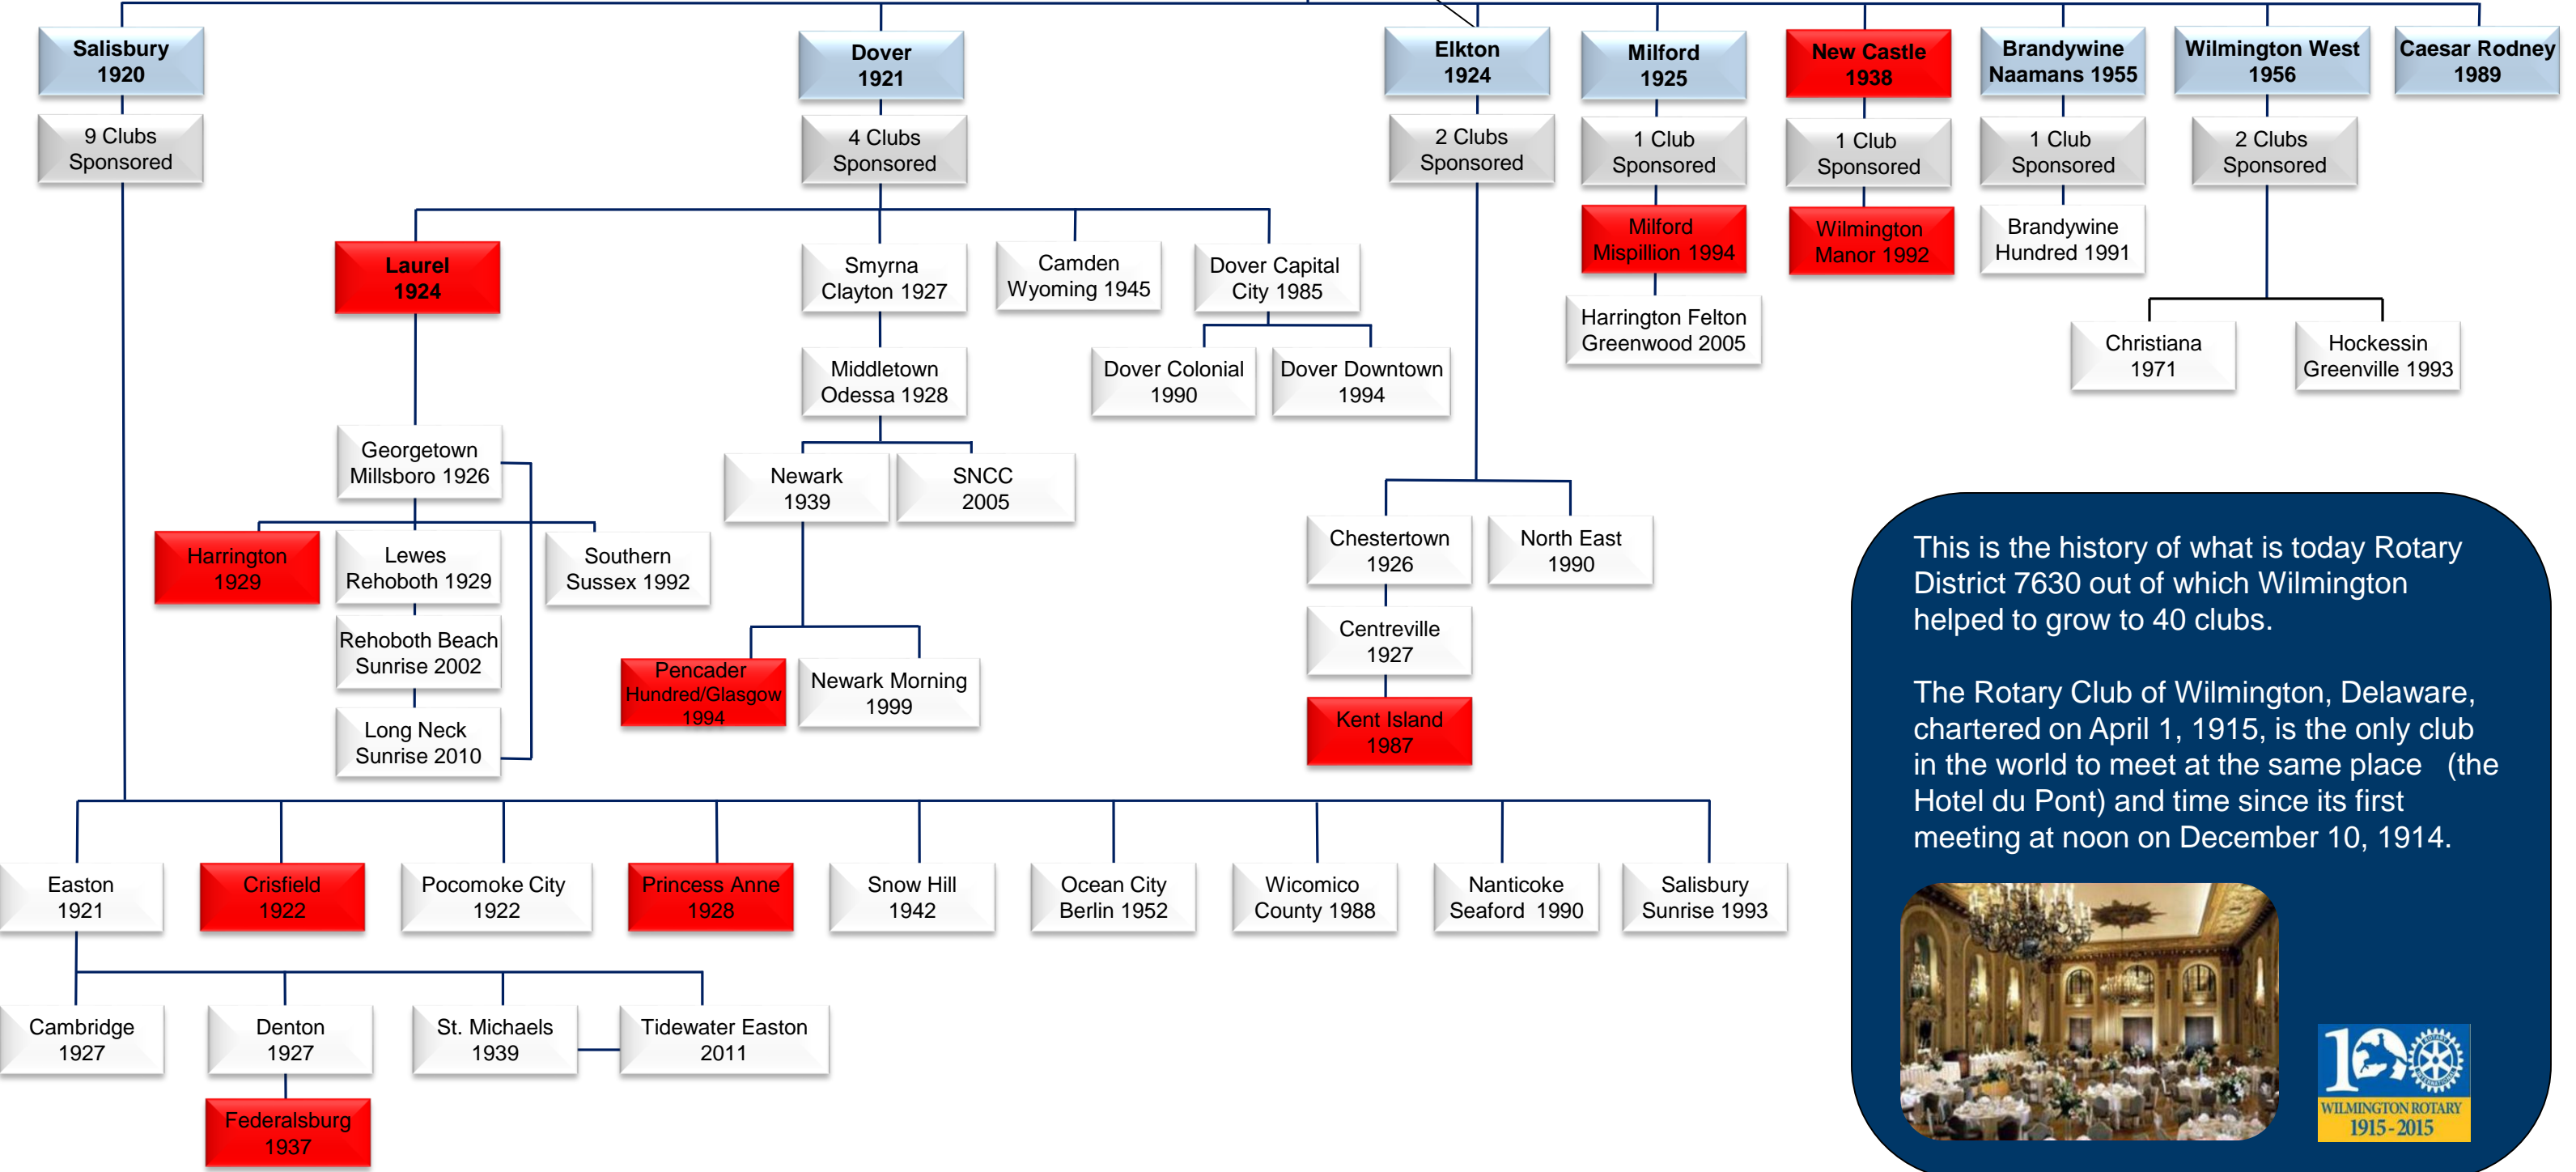

#1 Chicago - 1905
 #6 New York - 1909
 #19 Philadelphia- 1911
 #148 Wilmington - 1915

Havre de Grace

This is the history of what is today Rotary District 7630 out of which Wilmington helped to grow to 40 clubs.

The Rotary Club of Wilmington, Delaware, chartered on April 1, 1915, is the only club in the world to meet at the same place (the Hotel du Pont) and time since its first meeting at noon on December 10, 1914.

* Clubs in RED no longer exist.