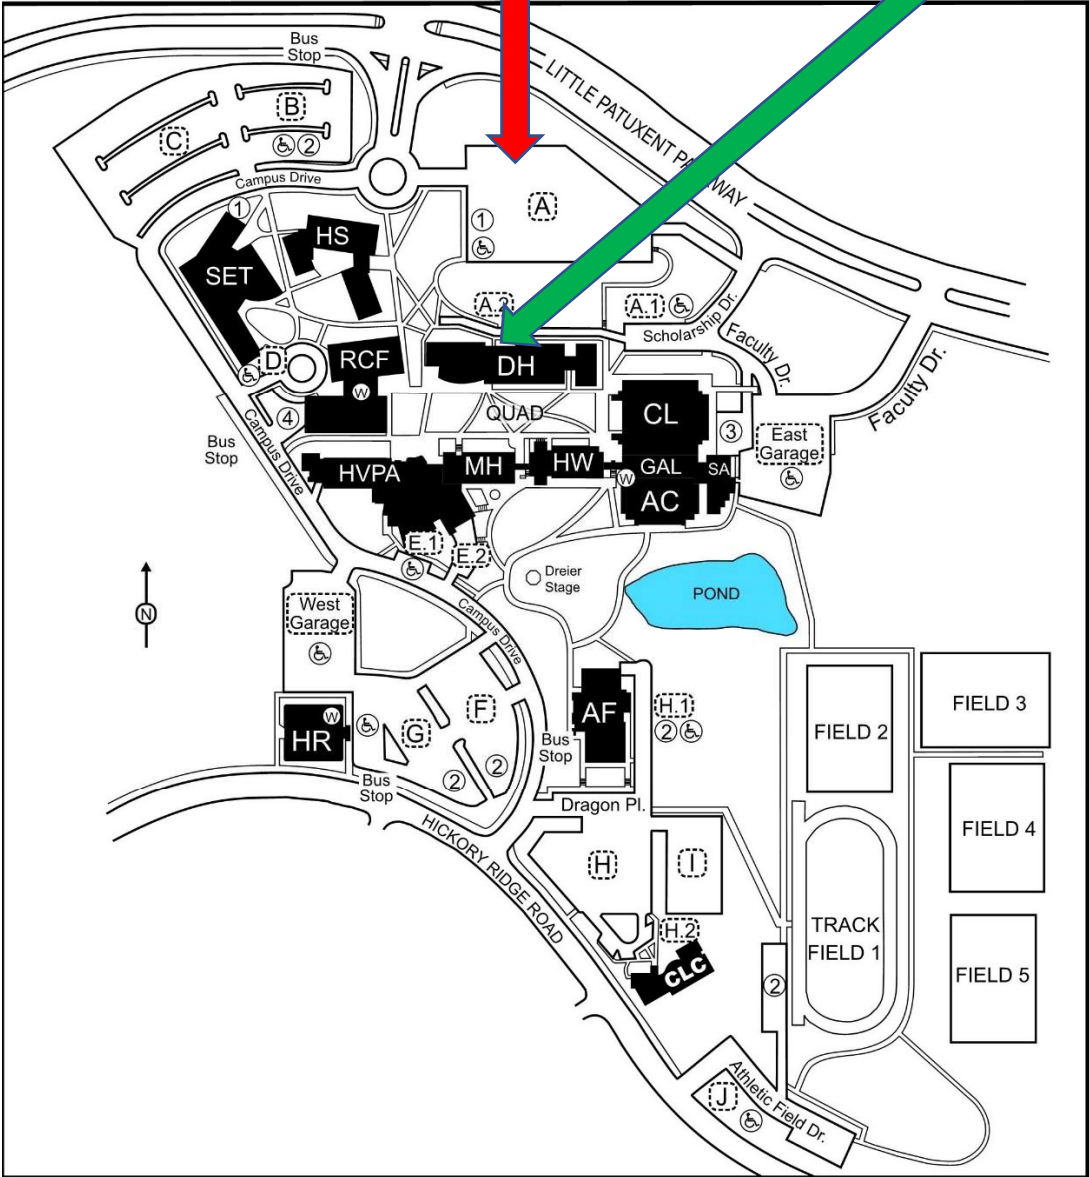

Campus Site Map

Enter HERE

Park HERE
Lot A

Kittleman Room DH-100
Is in HERE – Duncan Hall

Building Location Codes

- ACAcademic Commons
- AFAthletics & Fitness Center
- CLJames Clark Jr. Library Hall
- CLC ... Children’s Learning Center
- DH Mary Ellen Duncan Hall for English,
Languages & Business
- GAL ... Dwight A. Burrill Galleria
- HR Hickory Ridge Building
- HS..... Health Sciences Building
- HVPA Peter & Elizabeth Horowitz Visual
and Performing Arts Center
- MH Patrick & Jill McCuan Hall
- HW Howard Hall
- RCF ... The Rouse Company Foundation
Student Services Hall
- SA Student Activities Building
- SET ... Science Engineering Technology Bldg

Legend

- (X) - Lot Letter
- (♿) - Accessible Parking
- (W) - Welcome Center
- (1) - Drop off / pick up
- (2) - Employees Only - Yellow Striped
- (3) - Main Receiving
- (4) - Food Services and Bookstore Deliveries
- Bus Stop - Regional Transit Authority (RTA)
All stops - Howard Transit GREEN 401
and SILVER 414
Little Pauxent Only - ORANGE 404