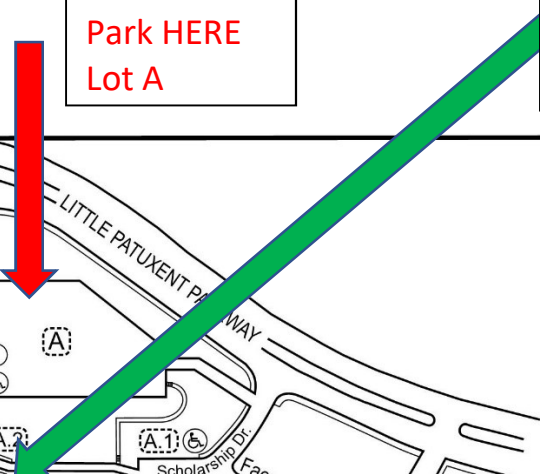

Campus Site Map

Enter HERE

Park HERE
Lot A

Kittleman Room DH-100
Is in HERE – Duncan Hall

Building Location Codes

- ACAcademic Commons
- AFAthletics & Fitness Center
- CLJames Clark Jr. Library Hall
- CLC ... Children’s Learning Center
- DH Mary Ellen Duncan Hall for English,
Languages & Business
- GAL ... Dwight A. Burrill Galleria
- HR Hickory Ridge Building
- HS..... Health Sciences Building
- HVPA Peter & Elizabeth Horowitz Visual
and Performing Arts Center
- MH Patrick & Jill McCuan Hall
- HW Howard Hall
- RCF ... The Rouse Company Foundation
Student Services Hall
- SA Student Activities Building
- SET ... Science Engineering Technology Bldg

Legend

- (X) - Lot Letter
- (♿) - Accessible Parking
- (W) - Welcome Center
- (1) - Drop off / pick up
- (2) - Employees Only - Yellow Striped
- (3) - Main Receiving
- (4) - Food Services and Bookstore Deliveries
- Bus Stop - Regional Transit Authority (RTA)
All stops - Howard Transit GREEN 401
and SILVER 414
Little Pauxent Only - ORANGE 404