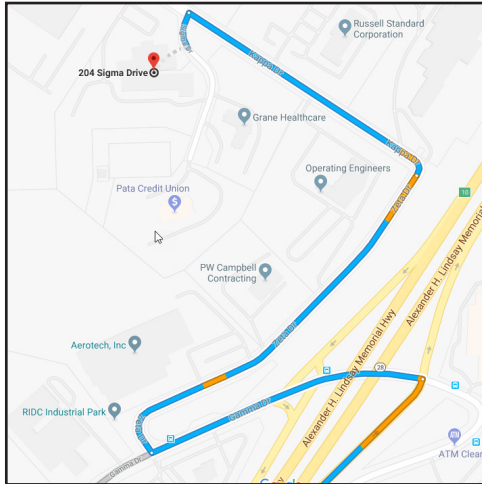

D I R E C T I O N S T O C O R E

From Route 28 North