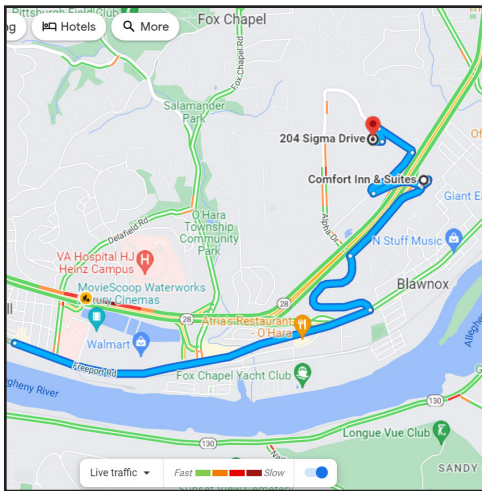

From Route 28 North

From Freeport Road (Aspinwall)