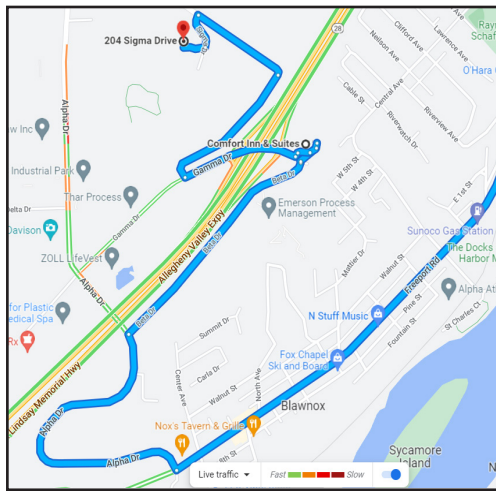

**204 Sigma Drive
RIDC Park
Pittsburgh, PA 15238
800-DONORS-7
www.core.org**

VIA 28 SOUTH (FROM TARENTUM)

Enter Route 28 traveling southbound towards Pittsburgh. Take Exit 10 on your right, RIDC Drive. Off the exit, bear right, stay in the right curb lane. On the right, you will pass the RIDC directory. Immediately past the directory, take the first right. At the bottom of the hill, make a sharp left. After making the left, you will pass one street. At the second street, make a left onto Sigma Drive.

VIA FREEPORT ROAD (TARENTUM)

Traveling on Freeport Road southwest-bound into O'Hara Township, take a right at the traffic light onto alpha drive. Continue for 1/3 miles, up the hill, taking your first right onto Beta Drive. Continue on Beta Drive for 1/2 miles; right after traveling under the route 28 overpass, you will pass the RIDC directory. Immediately past the directory, take the first right. At the bottom of the hill, make a sharp left. After making the left, you will pass one street. At the second street, make a left onto Sigma Drive.

VIA FREEPORT ROAD (ASPINWALL)

Traveling on Freeport Road northeast-bound into O'Hara Township, pass the Waterworks on your left, and then Atria's Restaurant on your right. Take a left at the traffic light onto Beta Drive. Continue for 1/3 miles, up the hill, taking your first right onto Beta Drive. Continue on Beta Drive for 1/2 miles; right after traveling under the route 28 overpass, you will pass the RIDC directory. Immediately past the directory, take the first right. At the bottom of the hill, make a sharp left. After making the left, you will pass one street. At the second street, make a left onto Sigma Drive.

D I R E C T I O N S T O C O R E

From Route 28 North

From Route 28 South

From Freeport Road (Aspinwall)

From Freeport Road (Tarentum)

Please park in the PA or NY lots and enter at ●