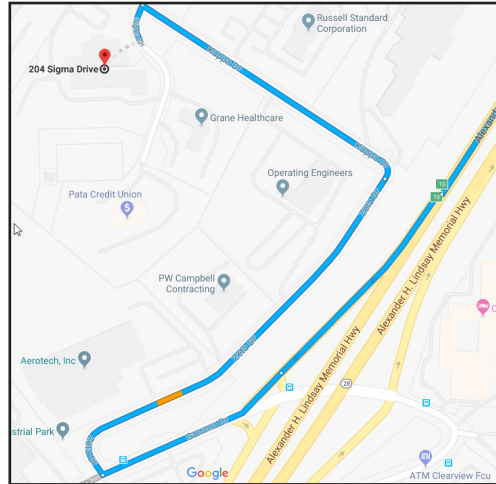

From Route 28 South