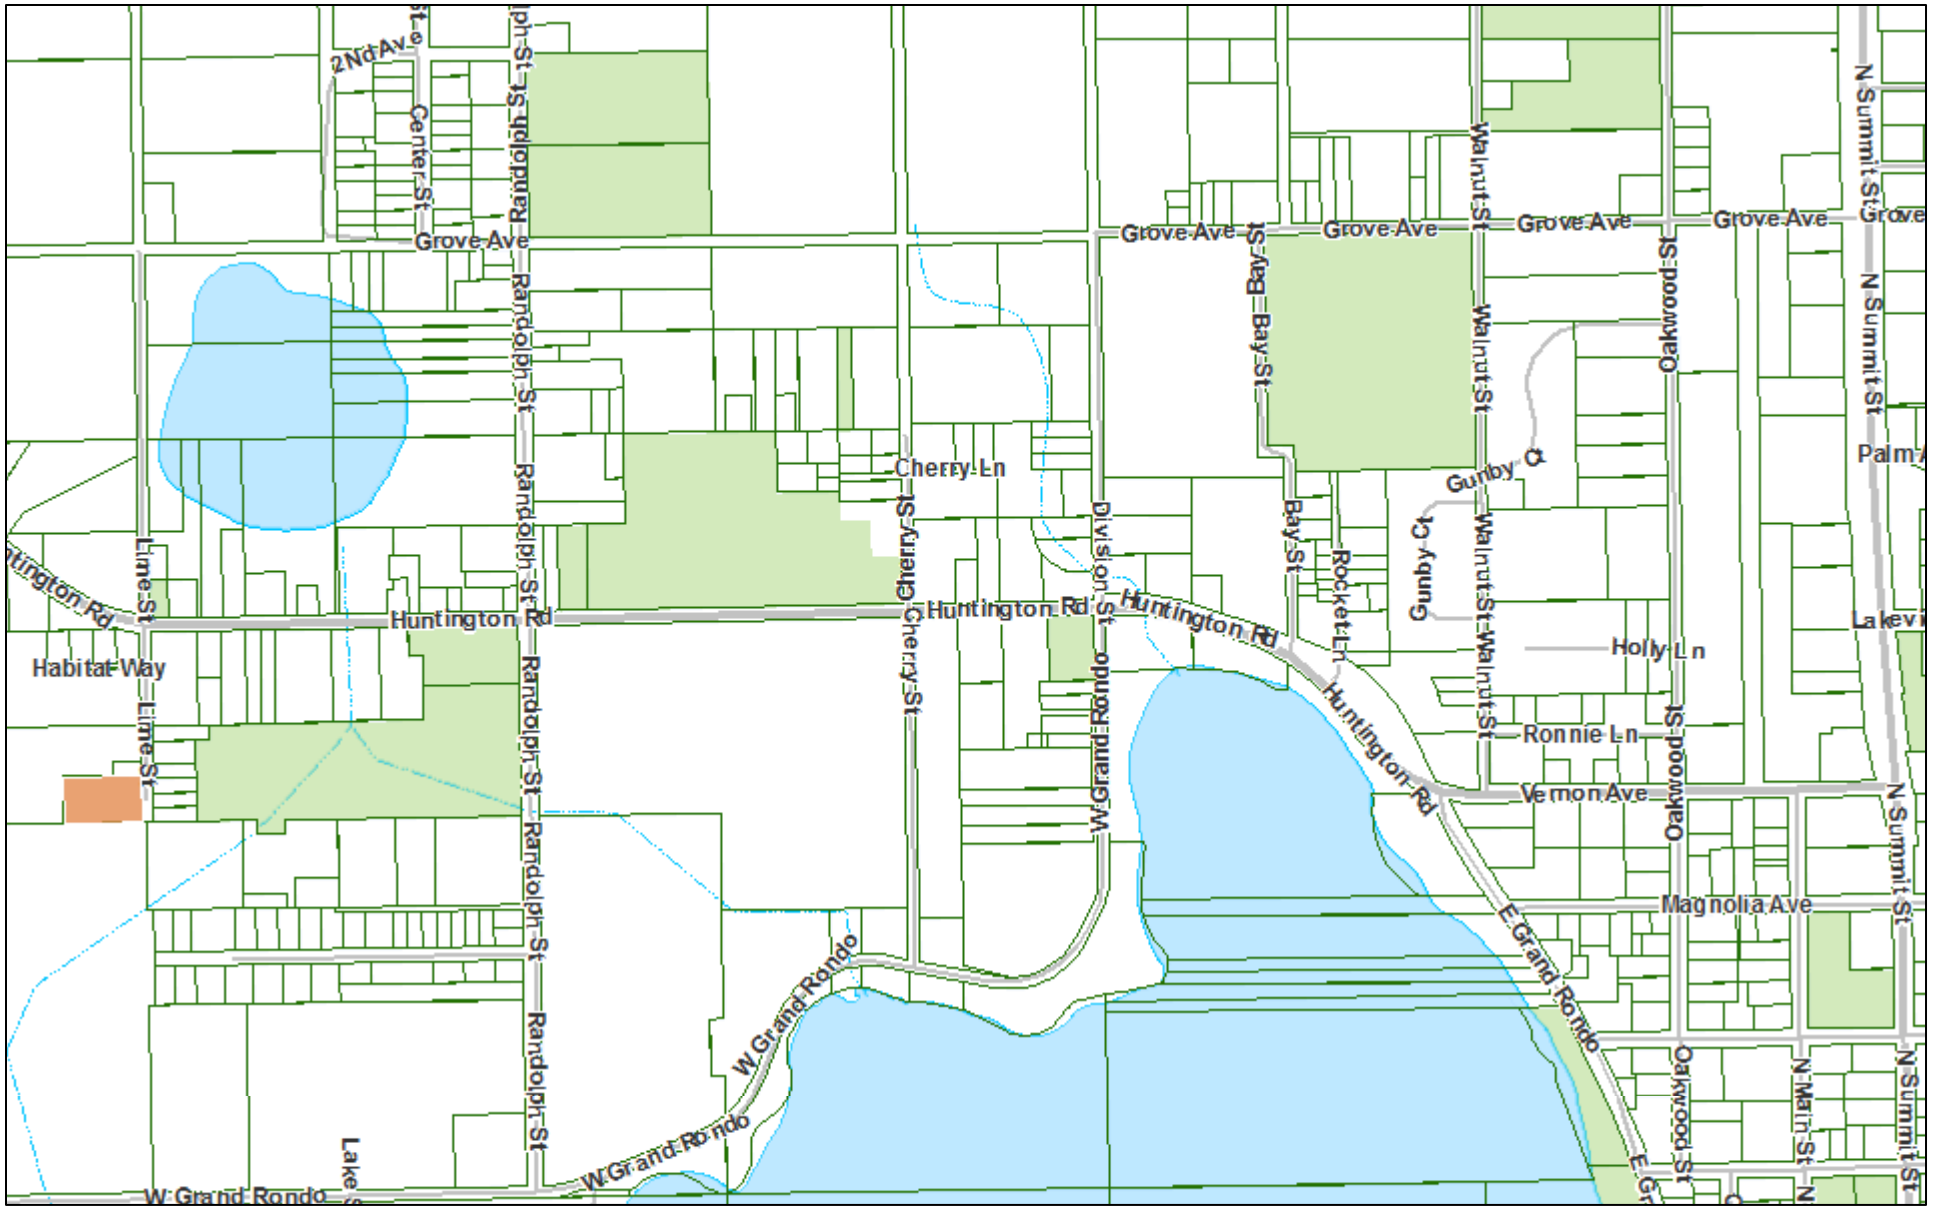

# 601 Lime Street

9/6/2020, 7:58:33 PM

1:8,000

- Dimensions
- Streets
- Major Roads
- Parcels
- Local
- Major Roads

PC GIS