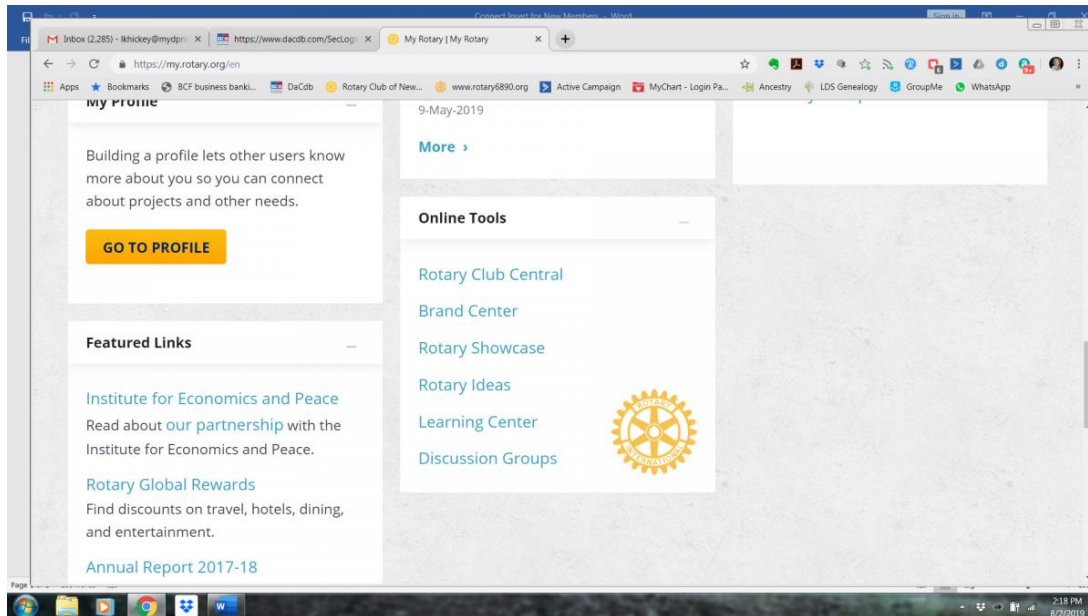

CONNECT WITH ROTARY

Here are **7 Ways** you can connect to Rotary right now:

1. **Create your MyRotary account** on <https://myrotary.org>

You'll need your member id, found on Rotarian magazine OR you can contact the membership chair, Scott Hileman, to look it up for you. You'll need a 300 x 375 color headshot on a **SOLID BACKGROUND** to upload. If you do not have one on a solid background or one in this ratio, send what you have to our Public Image Chair and they'll assist you.

The Rotary web site is mobile-responsive so you do not need an app to access the site. There are several specific mobile applications (Club Locator is recommended) and you can view them at <https://my.rotary.org/en/search/all/mobile%20app>

You'll note on your home page at RI that you have access to key critical areas on the site:

2. **Create your DACdb account** on <https://dacdb.com>

You'll need that picture, member i.d. and club i.d. (XXXXX)