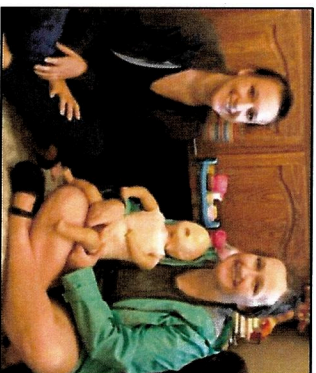

CWWSL

Service. Diversity. Empowerment.

Chattahoochee Valley Women's Service League

2018 ACCOUNTABILITY REPORT

VALUES: The core values of the CWWSL are *service, diversity, and empowerment*. These values are the foundation of our organization, our mission and our vision.

MISSION: The mission of the CWWSL is to *promote voluntarism* and develop the potential of women while improving our community through *effective service and advocacy*.

VISION: Our vision is to be an organization of women at the forefront of social inclusion and service, identifying problems and providing solutions for *lasting community change*.

"Wherever you go bags"- these bags provided essential needs for children in the immediate care of Chambers County DHR. We assembled care bags for infants to adolescents.

"Hygiene packs"- these care packs were filled with personal hygiene items that school nurses, counselors and teachers identified as needs within their schools in the Chambers County and Lanett City School systems.

The CWWSL has agreed to partner with the City of Valley and the Junior Variety Club to begin a park improvement project in Langdale.

ADVOCACY

Members of the CWWSL attended a CPR training class provided by a current member and certified AHA trainer.

Our members are thoroughly integrated into our community serving in many local civic clubs and speaking on our behalf at public engagements and with local media outlets.

SERVICE

SOCIAL + FUNDRAISING

Organization T-shirt sales

Ice cream social with members and family

Christmas wreath sale

Partnership with Hood's Christmas Shoppe

Christmas ornament pottery & paint class

FUTURE