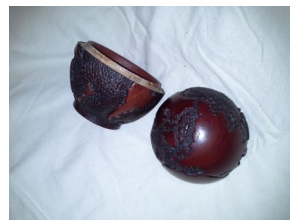

Above: Globe Bowl number GB102.
Approx 5" diameter, carved to separate.
Price: $40 plus $15 shipping.