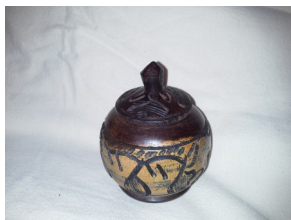

Malawi Creations

Authentic Carvings, Handbags and Paintings from Malawi, Africa

Above: Small Bowl number SB101. Approximately 4" diameter, 5.5" tall.
Price: $30 plus $15 shipping.