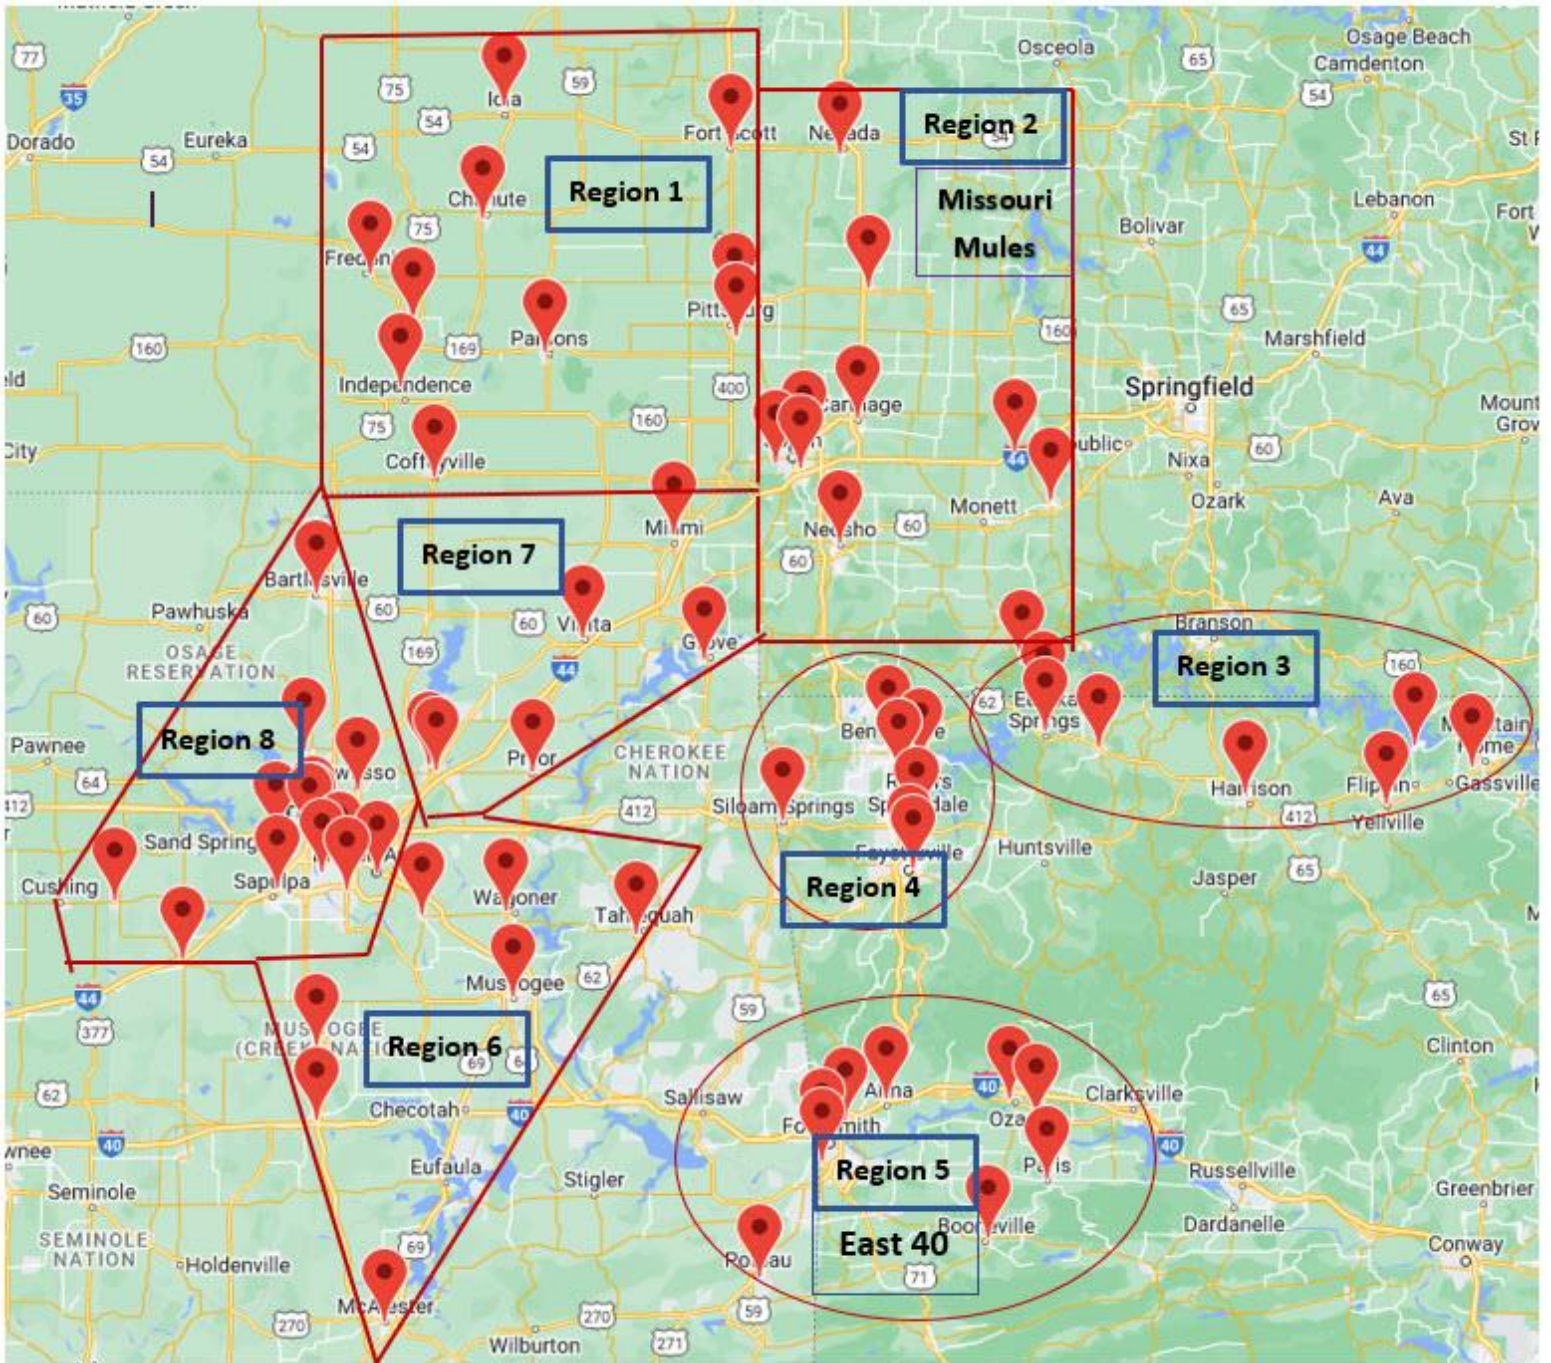

# Assistant Governor Regional Groupings

**Assistant Governor Regional Groupings**

**Region 1 Kansas Clubs (12 Clubs)**

**1 Rhonda Dunn (Fort Scott, KS)**  
**Heidi Johnson (Lamar) = NEW**  
Chanute  
Fredonia  
Iola  
Pittsburg Sunrise

**2 Ananda Jayawardhana (Pittsburg Sunrise, KS):**  
Coffeyville  
Fort Scott  
Frontenac

**3 Sonia Larimore (Coffeyville, KS):**  
Independence  
Neodesha  
Oswego  
Parsons

Pittsburg  
=====

**Region 2 Missouri Mules (10 Clubs)**

**1 Rhonda Dunn (Fort Scott, KS)**  
**Heidi Johnson (Lamar) = NEW**

Nevada  
**4 Wally Bloss (Joplin)**  
**Warren Lovinger (Nevada, MO) = NEW**  
Aurora  
Carthage  
Joplin  
Joplin Daybreak  
Mt. Vernon  
Webb City-Carl Junction

**11 Tim Holder (Tulsa Sunrise, OK):**  
Poteau

=====

**Region 6 South East Oklahoma (7 Clubs)**

**11 Tim Holder (Tulsa Sunrise, OK):**  
Henryetta  
McAlester  
Okmulgee

**12 Stan Evetts (Broken Arrow, OK):**  
Muskogee  
Tahlequah-Cherokee County  
Wagoner