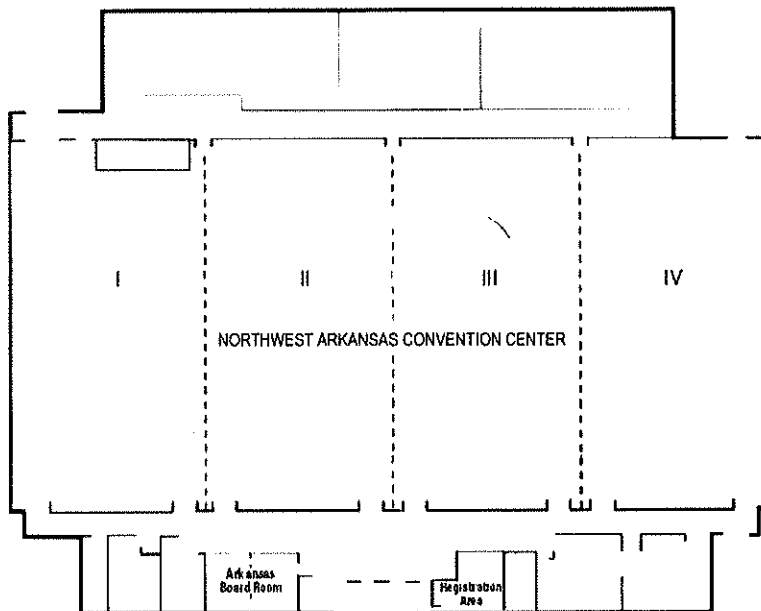

Northwest Arkansas Holiday Inn & Convention Center

1500 S. 48th Street
Springdale, AR 72762
(479) 751-8300

Room	Size	Sq. Ft.	Theater	Classroom	Rounds
Arkansas Ballroom	74 x 148	10,952	1,100	500	600
Salon A	37 x 24	888	65	30	40
Salon B	37 x 24	888	65	30	40
Salon C	37 x 24	888	65	30	40
Salon D	74 x 37	2,738	270	120	150
Salon E	74 x 37	2,738	270	120	150
Salon F	37 x 24	888	65	30	40
Salon G	37 x 24	888	65	30	40
Salon H	37 x 24	888	65	30	40
Springdale	28 x 23	644	40	24	30
Rogers	24 x 22	528	40	24	30
Bentonville	24 x 22	528	40	24	30
Fayetteville	24 x 22	528	40	24	30
Siloam Springs	24 x 22	528	40	24	30
Ozark Room	31 x 30	952	70	40	50

Room	Size	Sq. Ft.	Theater	Classroom	Rounds
NWA Convention Center	240 x 120	28,800	3,000	1,300	1,500
HH I	60 x 120	7,200	700	340	320
HH II	60 x 120	7,200	700	340	320
HH III	60 x 120	7,200	700	340	320
HH IV	60 x 120	7,200	700	340	320
Arkansas Board Room	30 x 18	540	24	24	30