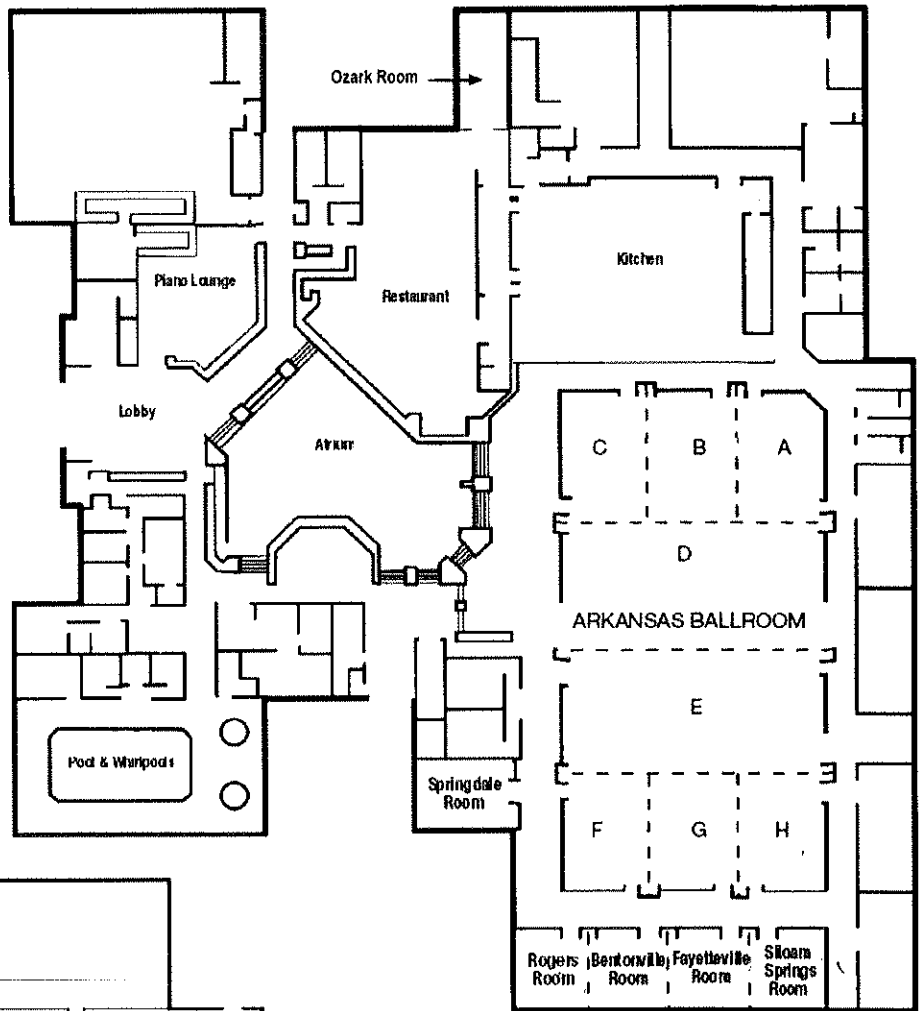

Northwest Arkansas Holiday Inn & Convention Center

1500 S. 48th Street
Springdale, AR 72762
(479) 751-8300

Room	Size	Sq. Ft.	Theater	Classroom	Rounds
Arkansas Ballroom	74 x 148	10,952	1,100	500	600
Salon A	37 x 24	888	65	30	40
Salon B	37 x 24	888	65	30	40
Salon C	37 x 24	888	65	30	40
Salon D	74 x 37	2,738	270	120	150
Salon E	74 x 37	2,738	270	120	150
Salon F	37 x 24	888	65	30	40
Salon G	37 x 24	888	65	30	40
Salon H	37 x 24	888	65	30	40
Springdale	28 x 23	644	40	24	30
Rogers	24 x 22	528	40	24	30
Bentonville	24 x 22	528	40	24	30
Fayetteville	24 x 22	528	40	24	30
Siloam Springs	24 x 22	528	40	24	30
Ozark Room	31 x 30	952	70	40	50

Room	Size	Sq. Ft.	Theater	Classroom	Rounds
NWA Convention Center	240 x 120	28,800	3,000	1,300	1,500
HH I	60 x 120	7,200	700	340	320
HH II	60 x 120	7,200	700	340	320
HH III	60 x 120	7,200	700	340	320
HH IV	60 x 120	7,200	700	340	320
Arkansas Board Room	30 x 18	540	24	24	30