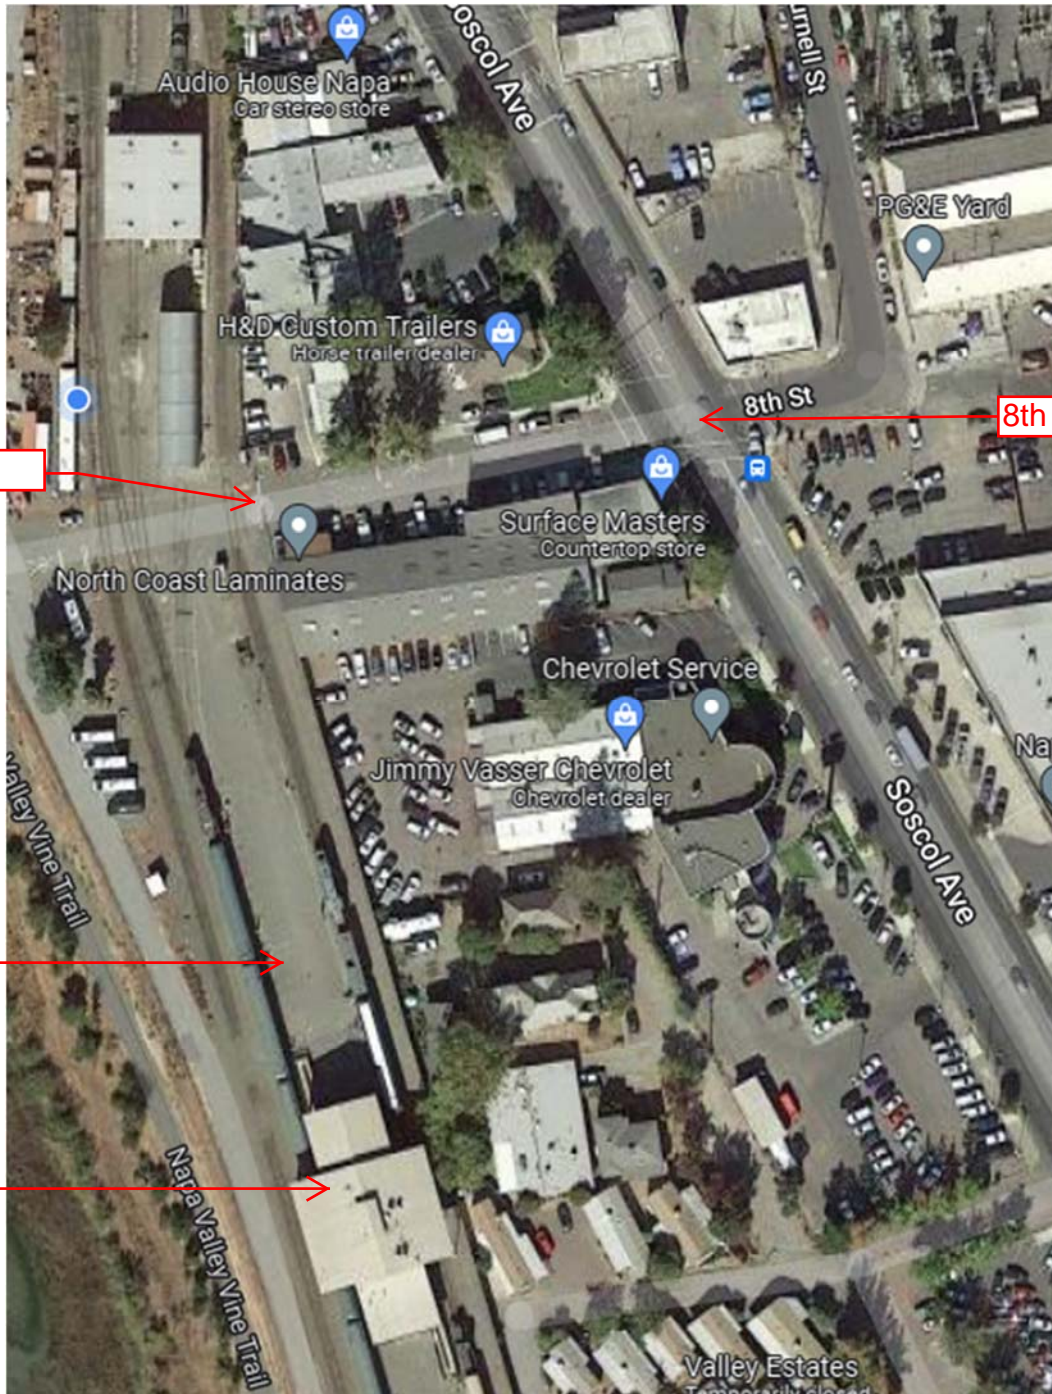

# Napa Valley Wine Train Commissary

(not the Wine Train Station)

801 8<sup>th</sup> St., Napa, CA 94559

Members begin gathering around 6pm.

Meeting Starts at 6:30 and ends at 8:00.

Turn West at the traffic signal at 8<sup>th</sup> St. and Soscol Ave.

Drive through the chain link Gate.

Drive towards and park near the Large Red Building on your Left.

Proceed up the steps and into the glass door.

Meeting room on 2<sup>nd</sup> floor.

See You There!