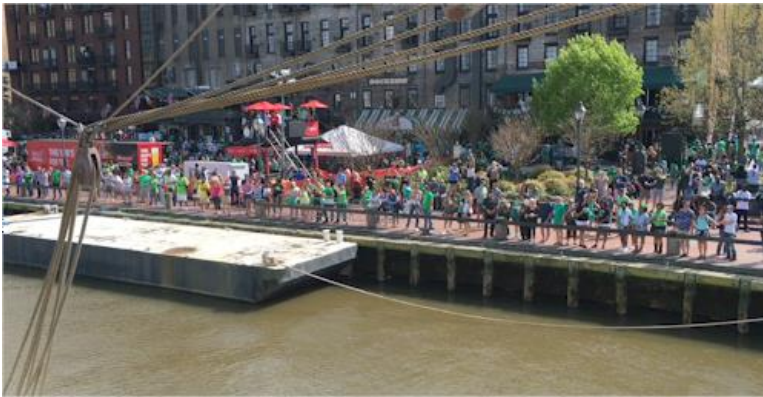

US Coast Guard Barque Eagle

1936 Horst Wessel
1946 WWII Prize
USCG Training Ship

55 full time crew
100 to 150 trainees

Length 295' – Beam 39' 1824 tons Draft 16'

Guest Crew
3/17/2016 – 3/27/2016

17 knots under sail 10 knots Caterpillar 1000HP

Savannah 3/17/2016

St. Patrick's Day

Celebration at the rooftop bar

Revelers on the waterfront

View from hotel bar

3/19/2016
Departing downtown Savannah

Heading to sea

Sailed 200 miles to the east
then Chesapeake Bay and
Curtis Bay USCG Annapolis

Heave Ho

Sail Stations

23 sails total

22,000 sq feet

Royal
T'gallant
Upper Main
Lower Main
Mainsail

Jake at the helm

Sextant training

Celestial navigation