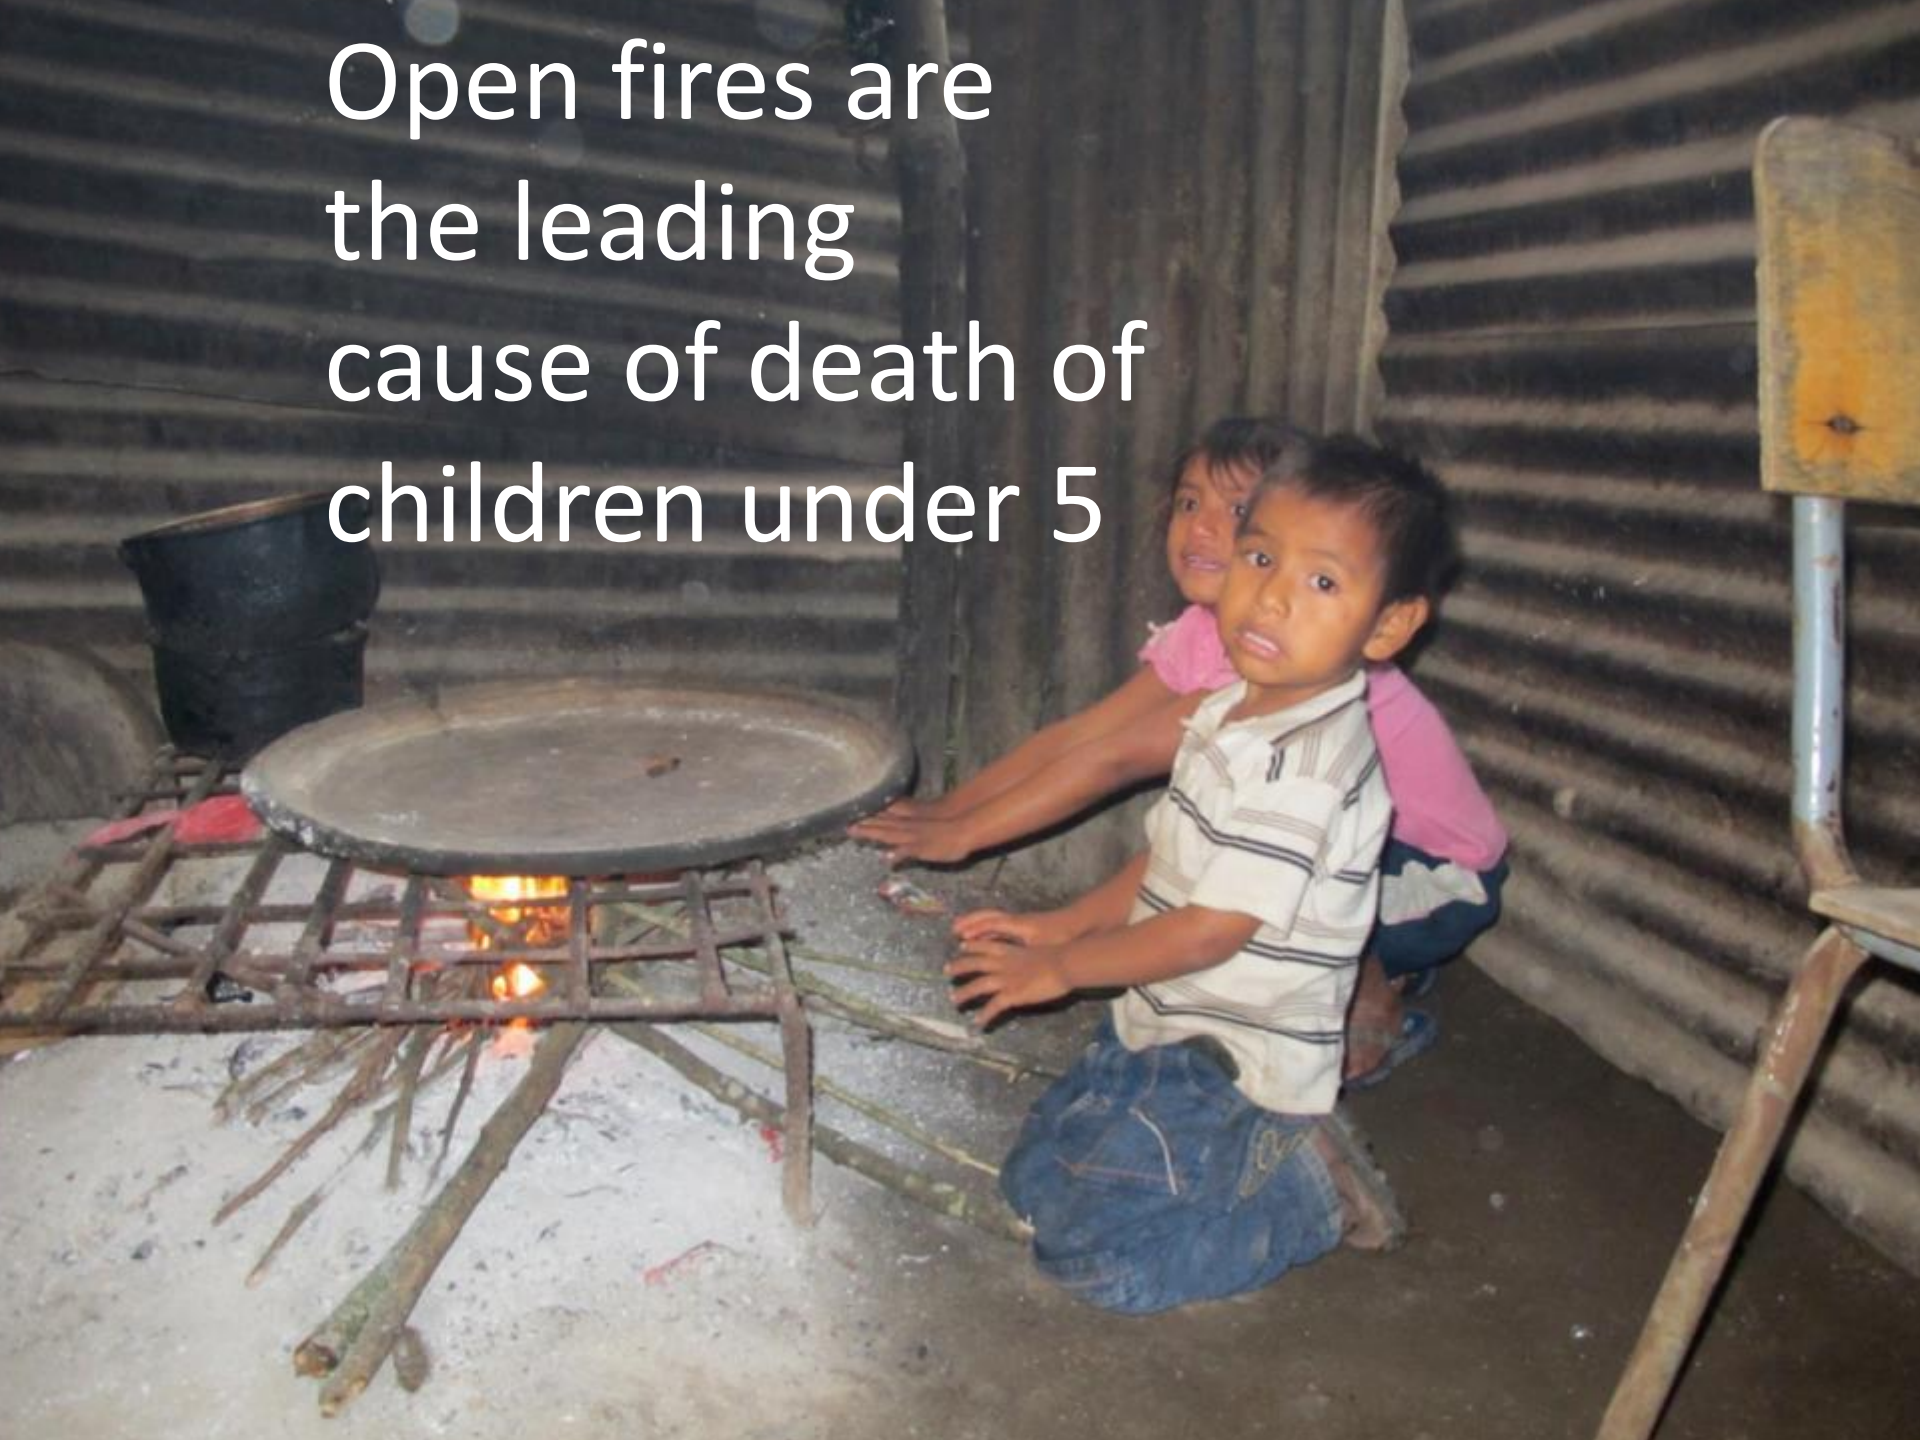

Smoke kills more
people than AIDS
and malaria...
combined

A young child with dark hair and eyes, wearing a bright red hooded sweatshirt with white stripes on the sleeves and blue jeans, is sitting on a metal tray. The child is looking towards the camera with a slight smile. To the right of the child is a large, blue-painted metal stove, likely an eco-cocina. The stove has a large pot on top and a fire burning in the hearth below. The background is a rough, textured wall, possibly made of mud or plaster. The overall scene is indoors, likely in a rural or developing area.

STOVE TEAM HONDURAS

Start a stove factory

Volunteers test stoves

Start a
factory with
your club

Join a service trip

Open fires are
the leading
cause of death of
children under 5

Stoves
create
jobs

Change
lives