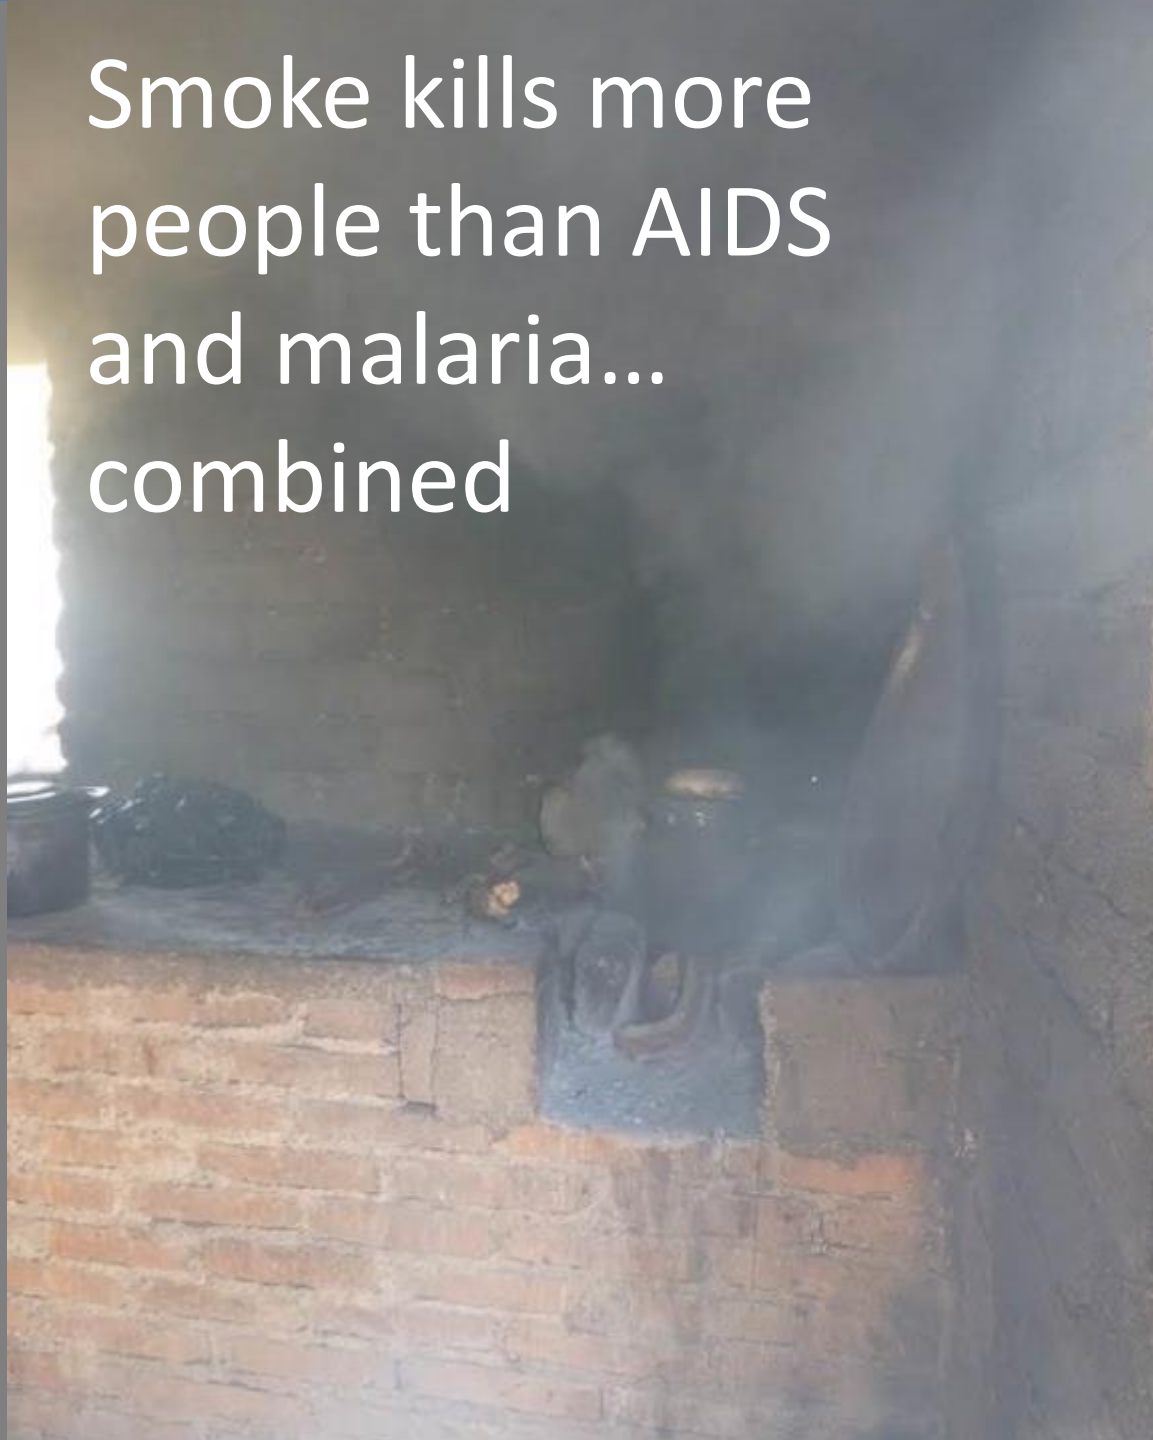

Replace this...

...with this

Start a
factory
with your
club

*Club Rotario del Medio Dia, San Miguel de Allende-Trail Rotary Club, British Columbia.
Ashland Rotary Club, Oregon - Rotary Club of Cupertino, California.
Southtowne Rotary Club Eugene, Oregon.*

Smoke kills more
people than AIDS
and malaria...
combined

A young child with dark hair and eyes, wearing a bright red hooded sweatshirt with white stripes on the sleeves and blue jeans, is sitting on a metal tray. The child is looking towards the camera with a slight smile. To the right of the child is a large, blue-painted metal stove, likely an eco-cocina. The stove has a large pot on top and a fire burning in the hearth below. The background is a rough, textured wall, possibly made of mud or plaster. The overall scene is indoors, likely in a rural or developing area.