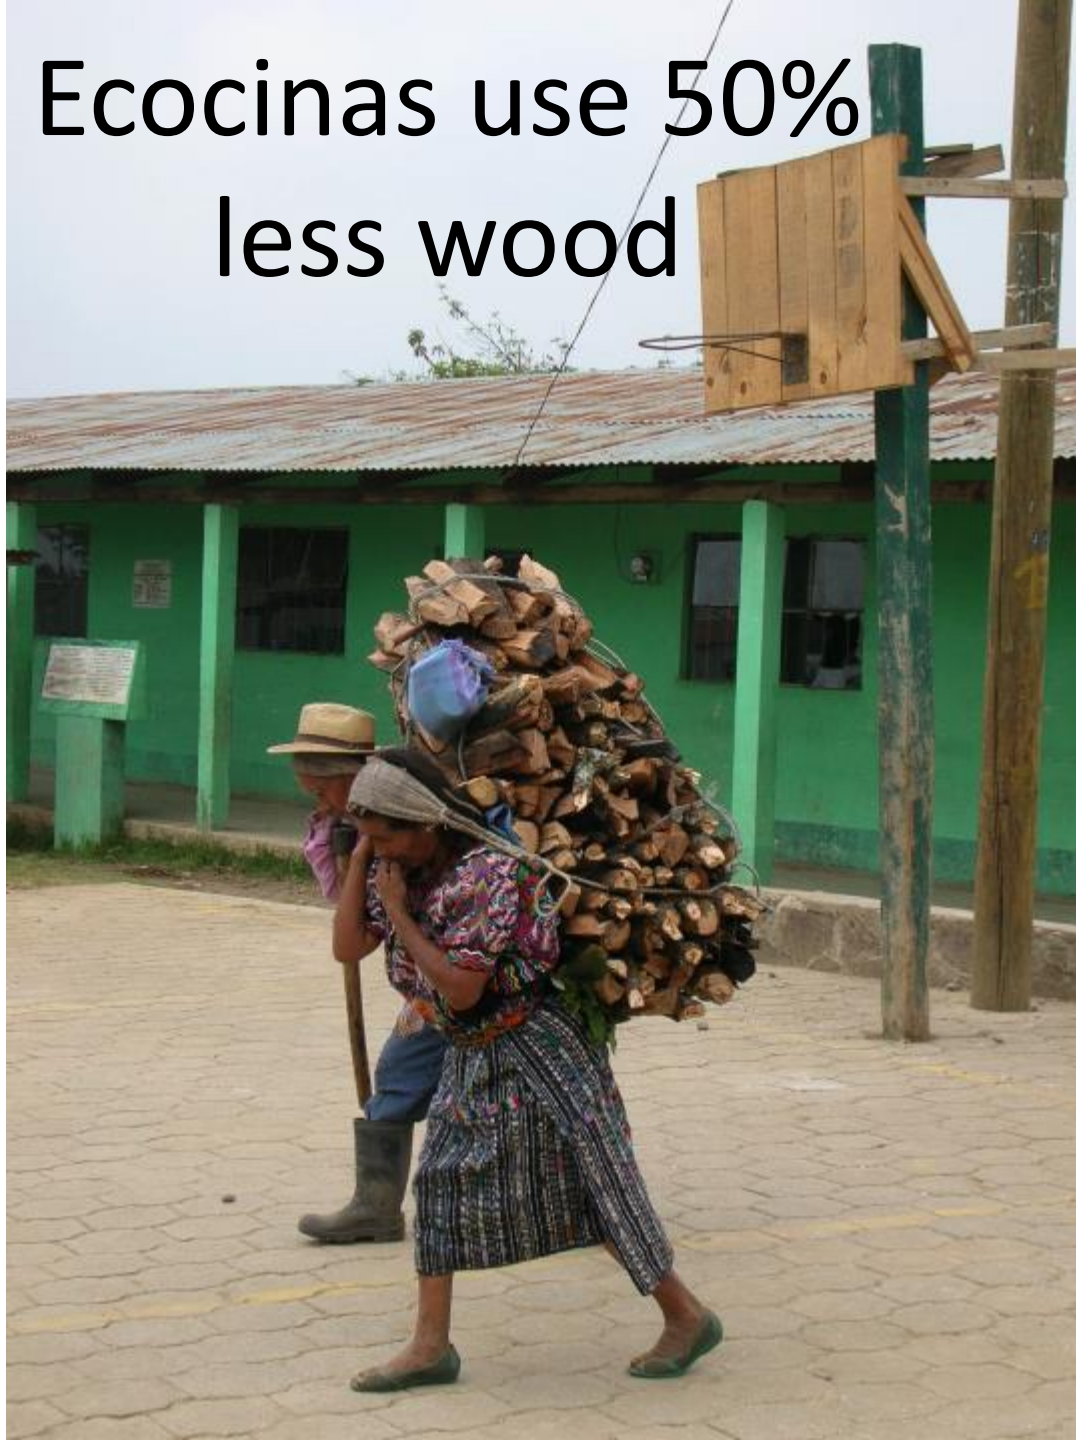

Ecocinas use 50%
less wood