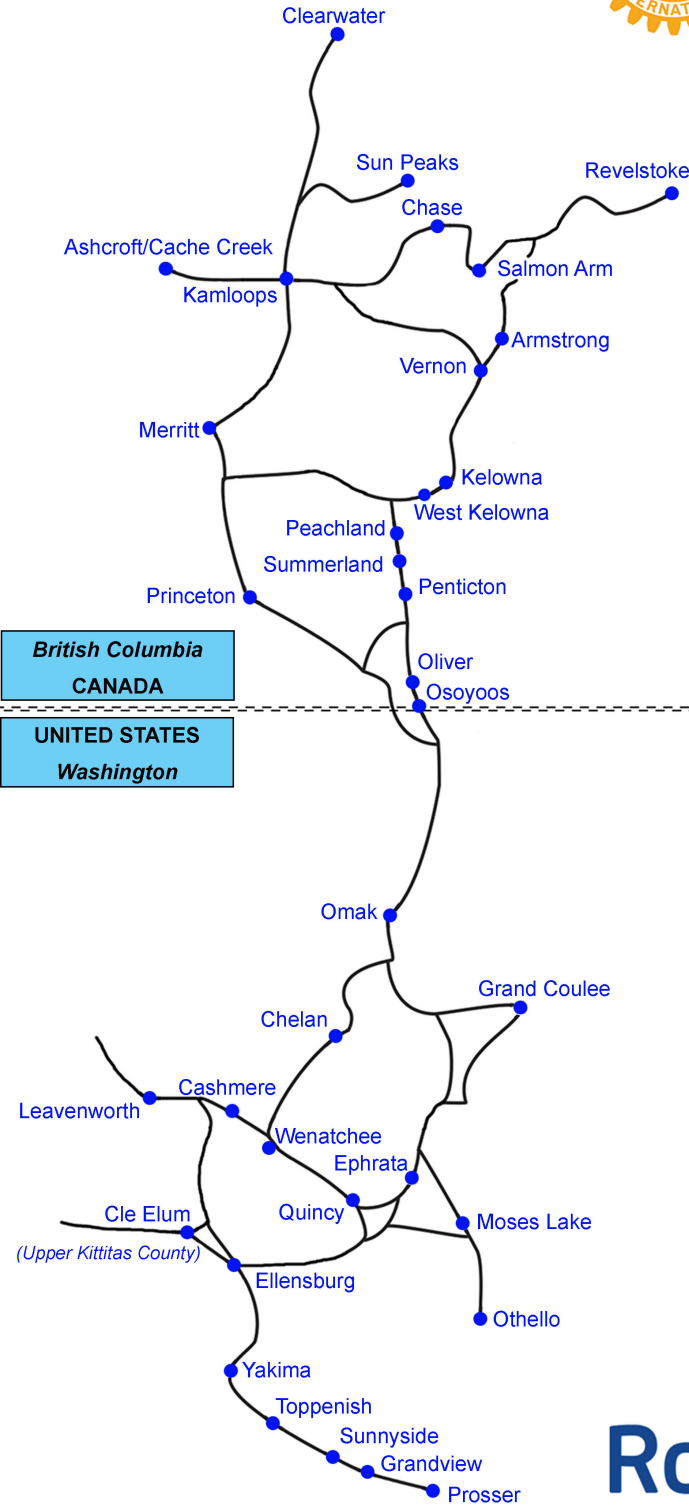

Rotary

<p>AREA 1 Kamloops Kamloops Aurora 100 Kamloops Daybreak Kamloops North Kamloops West</p>	<p>AREA 2 Ashcroft/Cache Creek Clearwater Merritt Sun Peaks</p>	<p>AREA 3 Chase Revelstoke Salmon Arm Salmon Arm Daybreak Shuswap (Salmon Arm)</p>
<p>AREA 4 Kalamalka (Vernon) Vernon Vernon Silver Star</p>	<p>AREA 5 Kelowna Kelowna Morningside Kelowna Ogoopogo Kelowna Okanagan Mission Lake Country Rotary Now! Kelowna</p>	<p>AREA 6 Kelowna Capri Kelowna Sunrise Peachland West Kelowna Daybreak</p>
<p>AREA 7 Oliver Osoyoos Penticton Penticton Sunrise Princeton Summerland</p>		
<p>AREA 8 Cashmere East Wenatchee Lake Chelan Leavenworth Wenatchee Wenatchee Confluence Wenatchee Sunrise</p>	<p>AREA 9 Ephrata Grand Coulee Dam Moses Lake Okanagan-Omak Othello Quincy</p>	<p>AREA 10 Ellensburg Ellensburg Downtown Ellensburg Morning Upper Kittitas County Yakima Yakima Southwest Yakima Sunrise</p>
<p>AREA 11 Grandview Prosser Sunnyside Sunnyside Daybreak Toppenish</p>		

Rotary

District 5060
57 Clubs
(Canada 32 / USA 25)