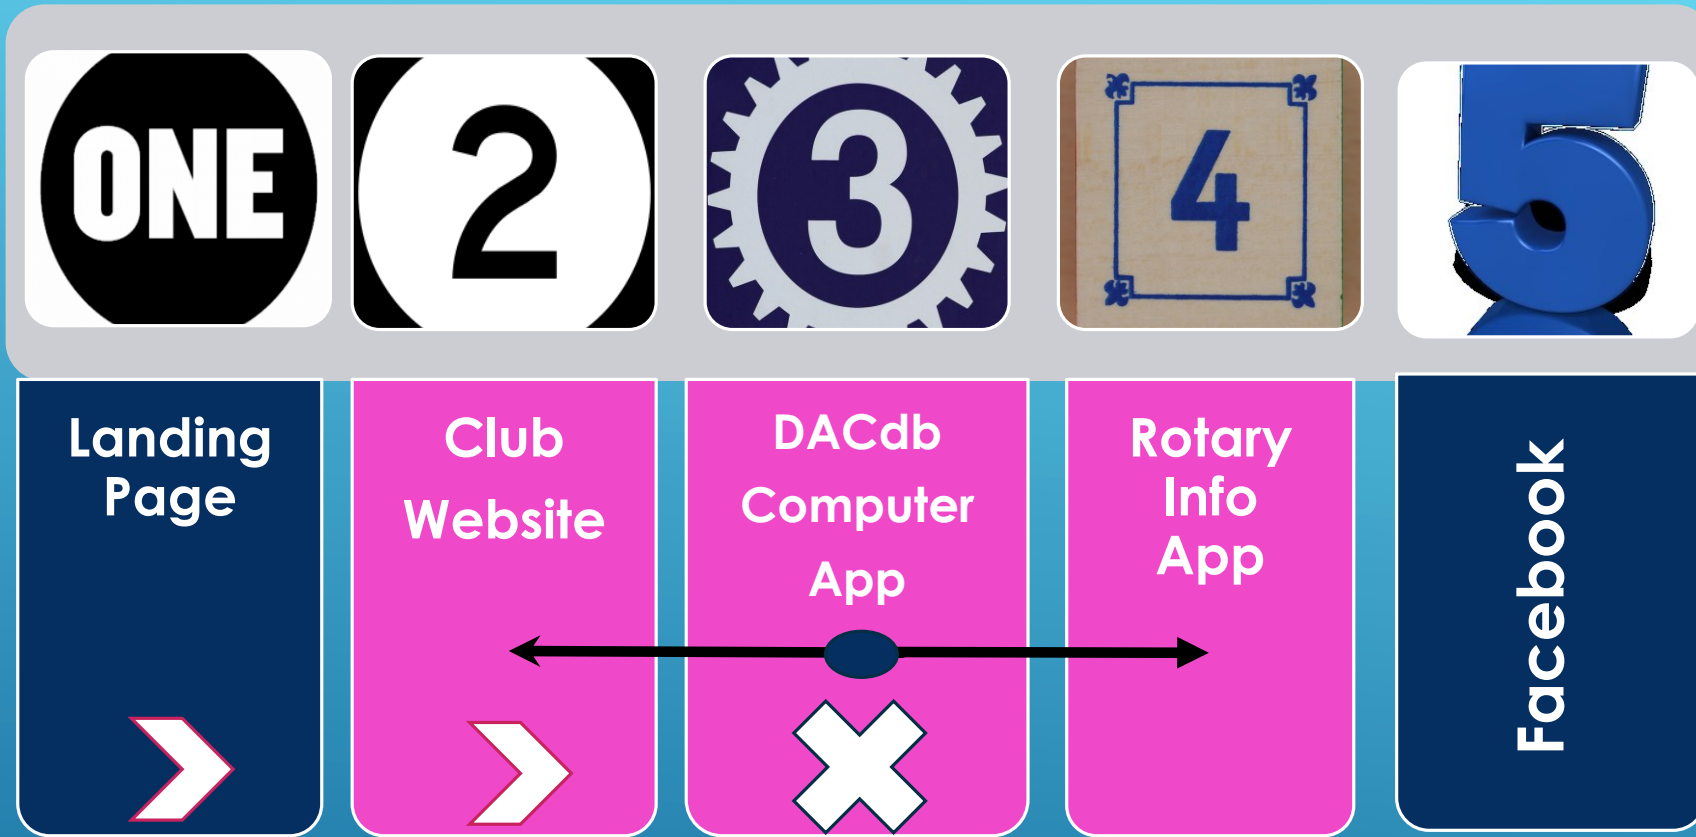

Rotary

ROTARY CLUB  
OF LAKE FOREST PARK

*Our Web Presence*

# WEB SOCIAL COMPONENTS

- **Our external image**
- **Think of it as “advertising”**
- **May be updated semi-annually**
- **Primarily a static web site**
- **Link from here to our Club website**
  
- **[www.lakeforestparkrotary.com](http://www.lakeforestparkrotary.com)**
  
- **Developed by Mitty Chang, mostly written or plagiarized/edited by Norman and the featured members (quotes and bios)**

**LANDING PAGE**

- **Continuation of our external image**
- **Primary source of information for our Club members – personal info, member info, calendar, “bulletin” info, etc.**
- **Replaces our Bulletin with content regularly updated**
- **Link from here to our DACdb computer application**
  
- **[members.lakeforestparkrotary.com](http://members.lakeforestparkrotary.com)**
  
- **Developed by Mark Phillips (and team), Norman, and the DACdb Team**

**CLUB WEBSITE**

- Gateway for Club members to access and update their own Rotary information
- Gateway for Club members to access information about other members
- Where “Bulletin” info for Club Website is entered by Club leadership and published by our Editor/Publisher
- Where Calendar, Leadership, and Committee info is entered
- Active site with frequent updates
  
- [www.dacdb.com](http://www.dacdb.com)
  
- Developed by DACdb