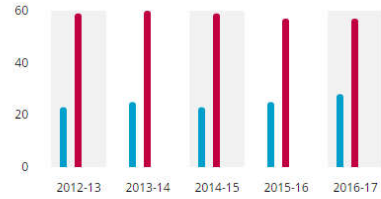

Gender Trends

	2012-13	2013-14	2014-15	2015-16	2016-17
Female	23	25	23	25	28
Male	59	60	59	57	57
Unreported	0	0	0	0	0